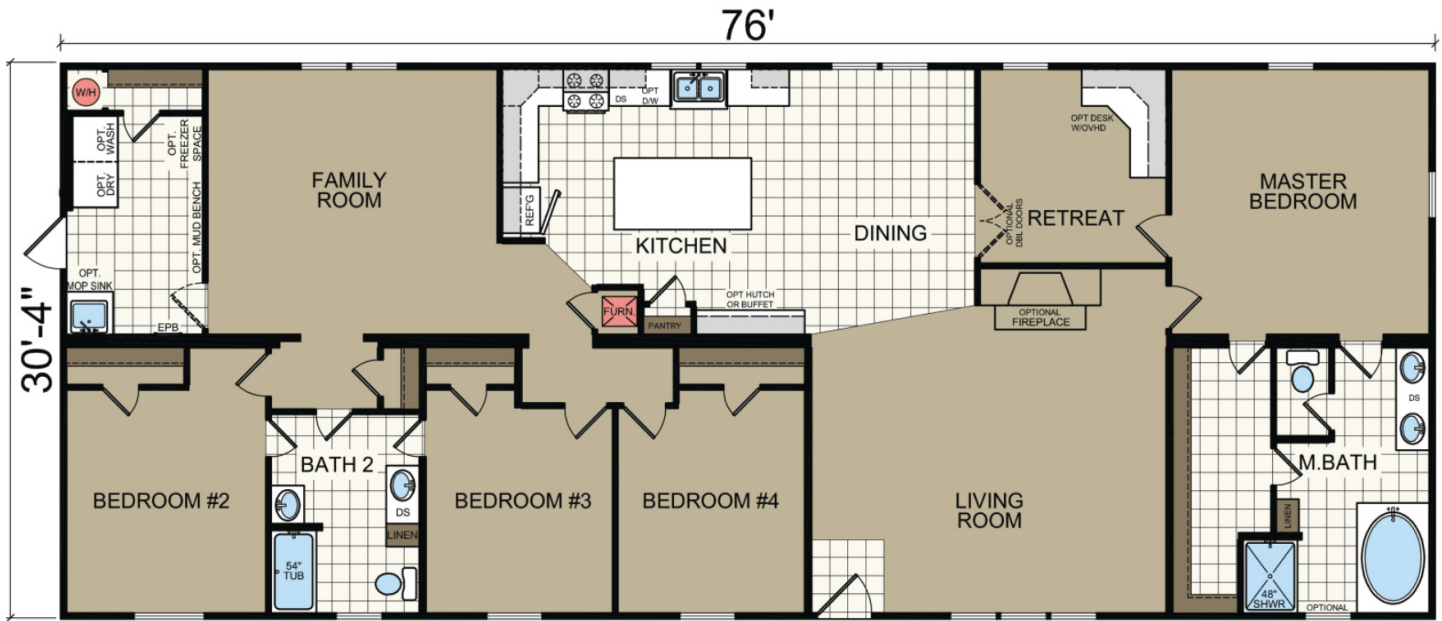

CSD3276B - 4 Bed - 2 Bath - 2,305 sq ft. - 32' x 76'

Call today to schedule an appointment

855-550-6550